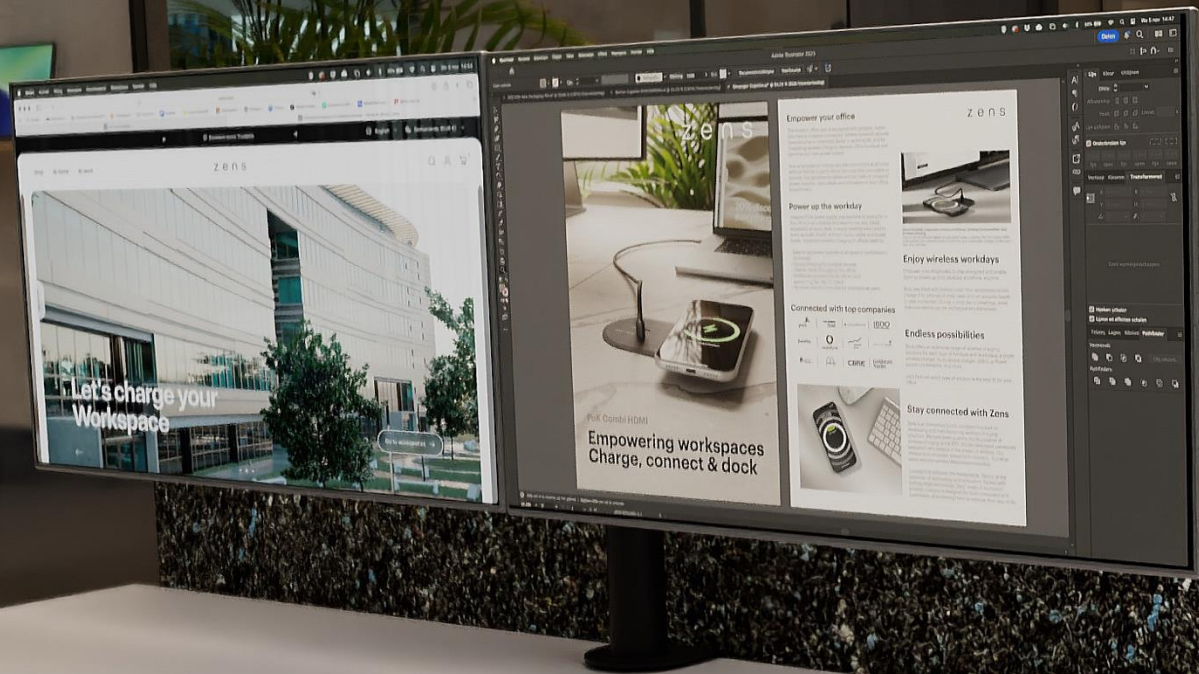

Zens PuK Combi HDMI

Bottom view

Zens PuK Combi HDMI

Zens PuK Combi HDMI is a built-in desk docking solution. Connect your laptop via a single desk port and use 1–2 external screens. At the same time, wirelessly charge your phone (15W) by simply placing it down. Plug & work, no loose docks, chargers, or cable clutter.