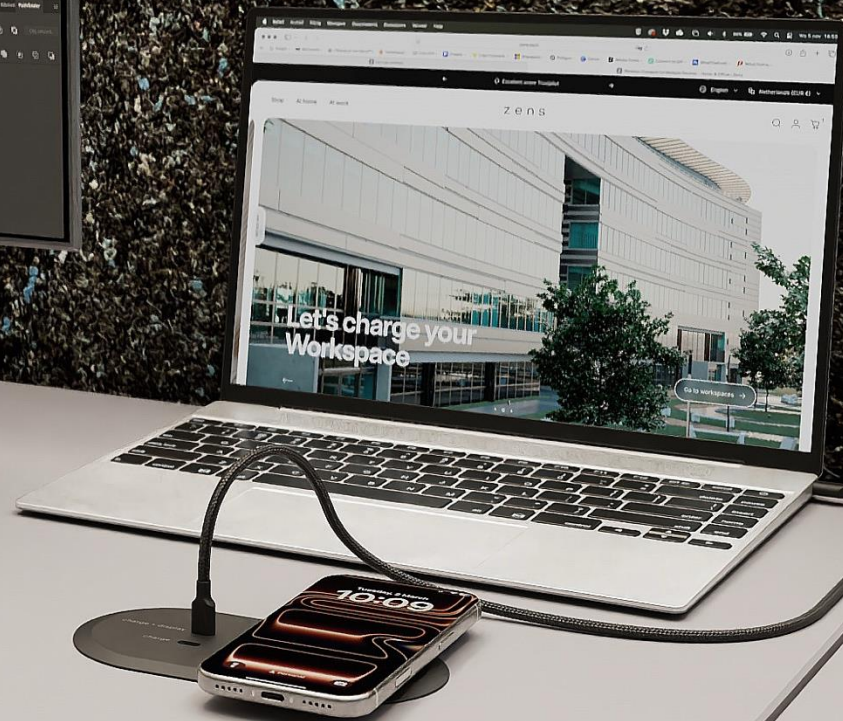

Zens PuK Combi HDMI

Bottom view

Zens PuK Combi HDMI

Zens PuK Combi HDMI is a built-in desk docking solution. Connect your laptop via a single desk port and use 1–2 external screens. At the same time, wirelessly charge your phone (15W) by simply placing it down. Plug & work, no loose docks, chargers, or cable clutter.

15W Wireless
Output

100W USB-C
Output + Display

20W USB-C
Output

Built-in Wireless
Charger

Adapter
Included

Charges
3 Devices

Magnetic
Connection

Qi2
Certified