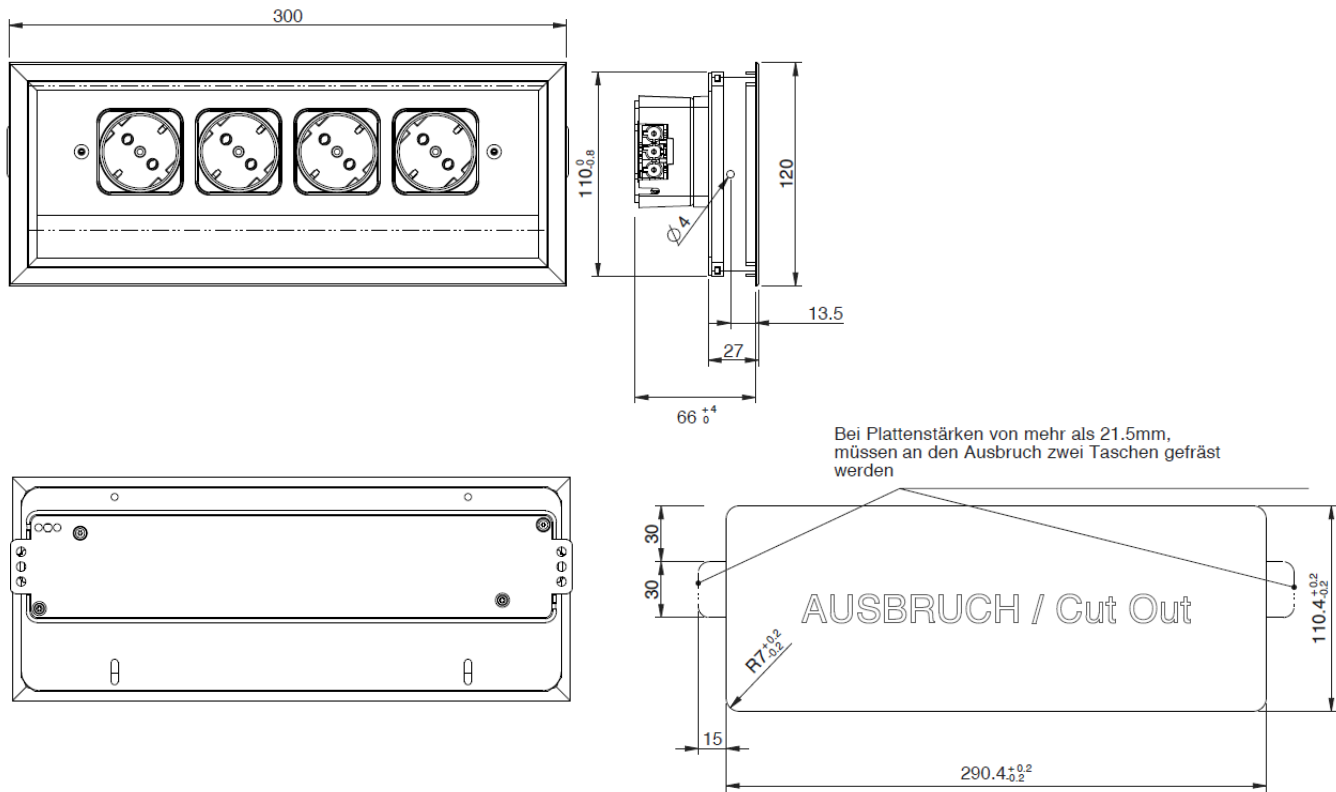

Suitable accessories

Starter cable

Connection cable

Cable snake®

Velcro fabric tube

All available
Videos

Dimensions

Further information

3D data (STP)*

Dimensions (PDF)*

NETBOX Compact

Product request

pCon.update

Overview

	Aluminium	Plastic	Number of modules	Power modules	Data modules	Gender changer	Cover lockable	USB-charger	Cat 7-capable	Power forwarding possible (1) u. (2)
NETBOX Axial Comfort	●		2 - 6	●	●	●	●	●	●	● ⁽²⁾
NETBOX Combi II		●	4	●	●	●	●	●	●	● ⁽¹⁾
NETBOX Entry	Steel		4 o. 6	●	●	●	●	●	●	
NETBOX MEB		●	2 - 4	●	●	●		●	●	●
NETBOX Spot		●	1	●	Spot Data	Spot Data		●		
NETBOX Style	●		2 - 6	●	●	●		●	●	●
NETBOX Turn Comfort	●		2 - 6	●	●		●	●	●	● ⁽²⁾