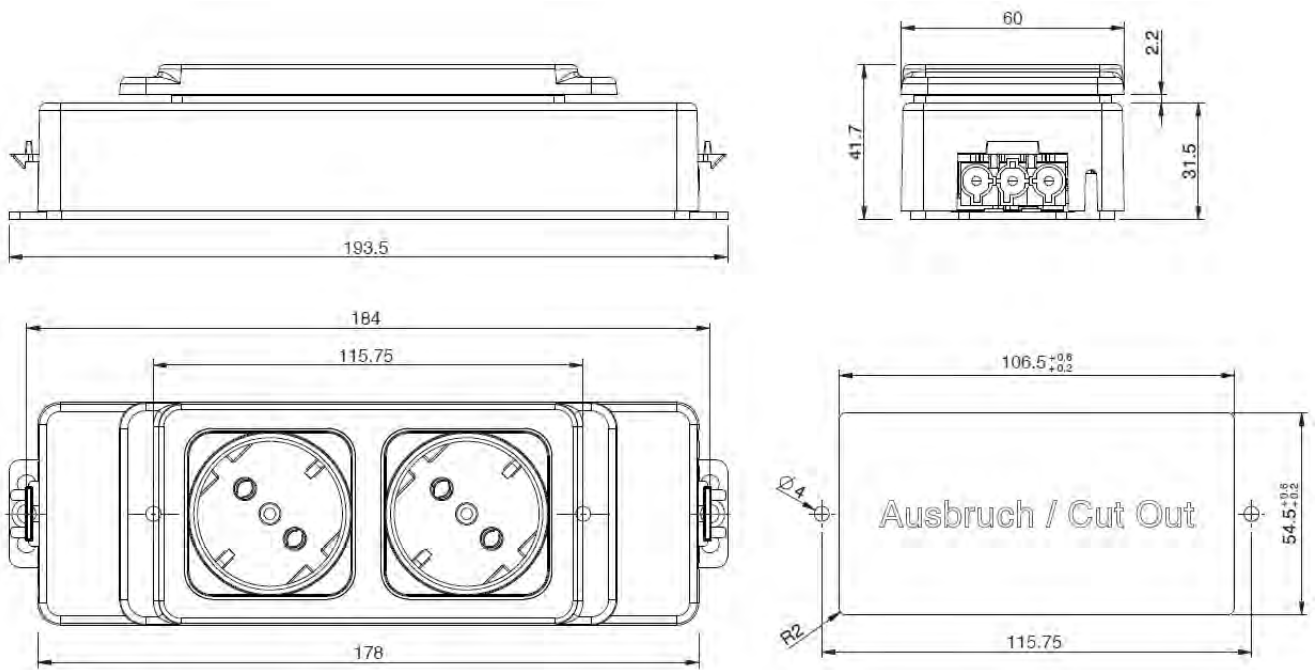

Dimensions

Further information

3D data (STP) *

Dimensions (PDF) *

NETBOX M

Product request

pCon.update

Overview

	Aluminium	Plastic	Number of modules	Power modules	Data modules	Gender changer	USB-charger	Screw fastening	Cat 7-capable	Mounting in front panel possible	Removable Frame	Power forwarding possible (1) u. (2)
NETBOX M		●	2 - 5	●	●	●	●	●	●	●	●	● (1)
NETBOX MK		●	2, 3 o. 5	●	●	●	●	●	●	●	●	● (1)
NETBOX PB	●	●	1 - 35	●	●	●	●	●	●	●	●	●

(1) Power forwarding is only possible if NO gender changer, USB, VGA, network or HDMI cables are fitted.

A. & H. MEYER GmbH
Leuchten und Büroelektrik
Fermke 8
32694 Dörentrup
Germany

tel: +49 5265 9488-0
fax: +49 5265 9488-11
info@ah-meyer.de

* on request