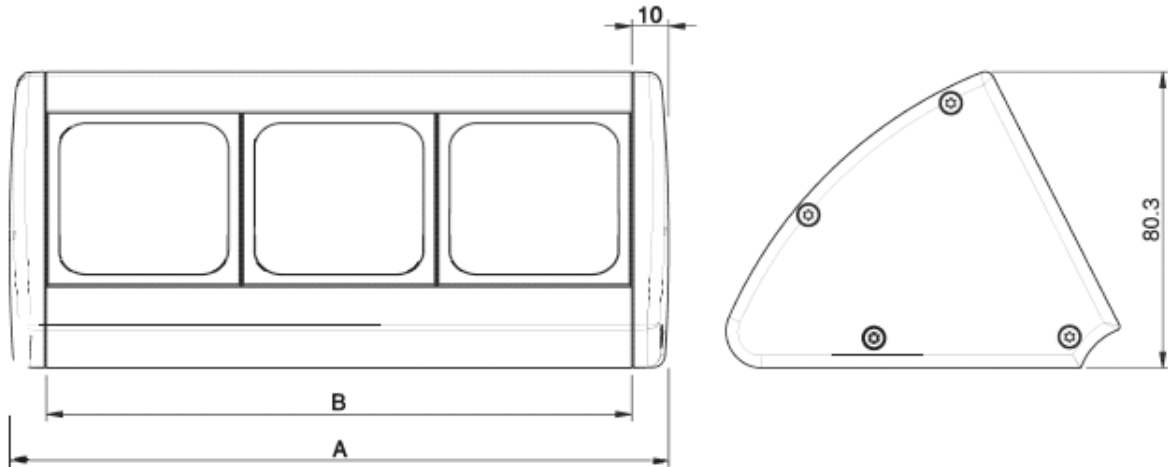

Approvals | Certificates

Suitable accessories

- Cable snake®
- Network / Data
- Light Terminal Box VR

All available
Videos

*Shown and other colours on request

Dimensions

M	2	3	4	5	6	7	8	9	10	
A	126	179	232	285	338	391	444	497	550	= Total length
B	106	159	212	265	318	371	424	477	530	= Total length of profile

Further information

3D data (STP) *

Dimensions (PDF) *

NETBOX Focus

Product request

pCon.update

Overview

	Aluminium	Plastic	Number of modules	Power and data	Cat 6-capable	Cat 7-capable	Gender changer	USB-charger	Adhesive fastening	Clamp fastening	Screw fastening	Overhead mounting
NETBOX Focus	●		2 - 6	●	●	●	●	●	●	●	●	●
NETBOX Juke		●	2 - 3	Power				●	●	●	●	●
NETBOX Leaf+	●		2 - 6	●	●	●	●	●	●	●	●	●
NETBOX Point-T 60	Metal		1	●	●			●		●		
NETBOX Slim	●	●	2 - 6	●	●	●	●	●	●	●		
NETBOX Smart	●		2 - 6	●	●			●	●	●		