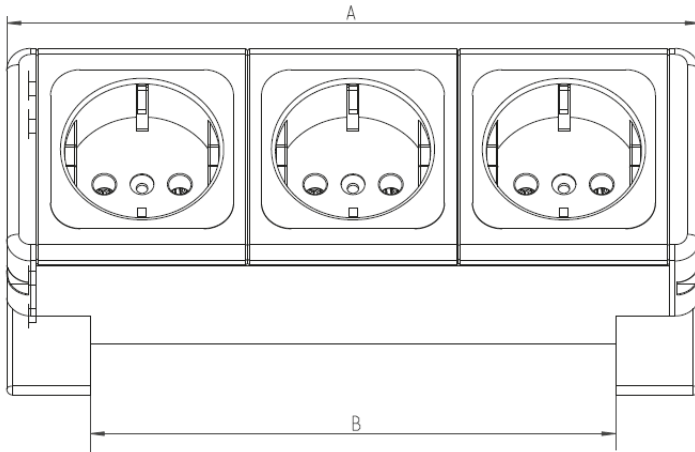

In addition to adhesive mounting, clamping brackets offer the option of flexibly attaching the surface-mounted socket to the desk or office workstation.

Colours

sil bk wh bk wh
 Housing End caps
bk wh
 Module

- Cable snake®
- Velcro fabric tube
- USB cable
- Network cable

Approvals | Certificates

All available
Videos

Dimensions

M	2	3	4	5	6	7	8	9	10
A	121	174	227	280	333	386	439	492	545
B	79	132	185	238	291	344	397	450	503

= Quantity of outlet modules

= Total length

= Distance between the mounts

Further information

3D data (STP) *

Dimensions (PDF) *

NETBOX Slim

Product request