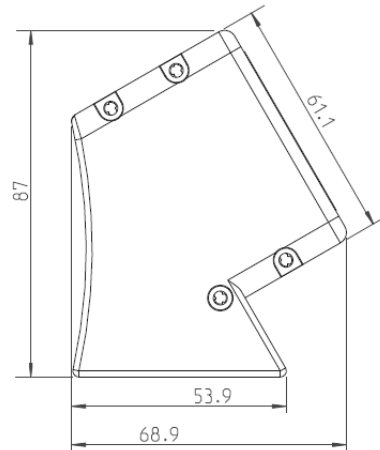

- Cable snake®
- Velcro fabric tube
- USB cable
- Network cable

Approvals | Certificates

All available
Videos

Dimensions

M	2	3	4	5	6	7	8	9	10
A	121	174	227	280	333	386	439	492	545
B	79	132	185	238	291	344	397	450	503

= Quantity of outlet modules

= Total length

= Distance between the mounts

Further information

3D data (STP) *

Dimensions (PDF) *

NETBOX Slim

Product request