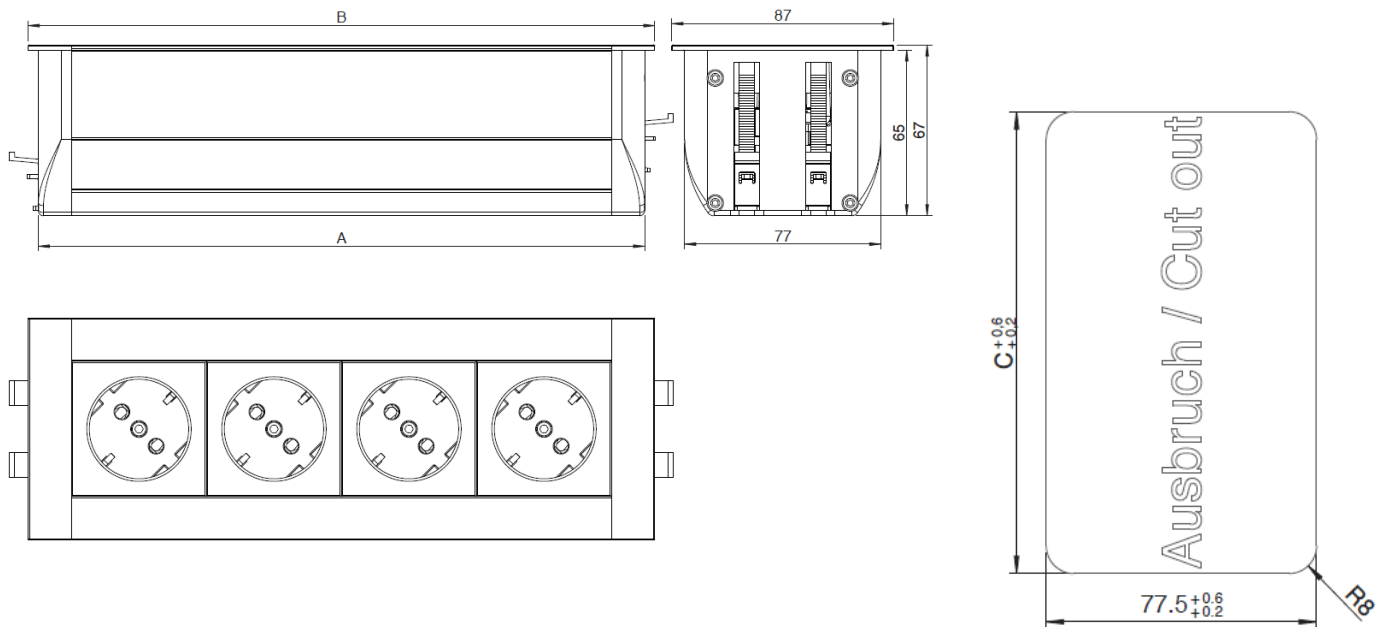

Suitable accessories

Starter cable

Connection cable

Cable snake®

Velcro fabric tube

All available
Videos

Dimensions

Art.No.	MS_2...	MS_3...	MS_4...	MS_5...	MS_6...	MS_7...	MS_8...	MS_9...	MS_A...	
M	2	3	4	5	6	7	8	9	10	= Product code
A	132	185	238	291	344	397	450	503	556	= Quantity of outlet modules
B	140	193	246	299	352	405	458	511	564	= Installation length
C	132.5	185.5	238.5	291.5	344.5	397.5	450.5	503.5	556.5	= Total length
										= Length of cut out

Further information

3D data (STP) *

Dimensions (PDF) *

NETBOX Style

Product request

pCon.update

Overview

	Aluminium	Plastic	Number of modules	Power modules	Data modules	Gender changer	Cover lockable	USB-charger	Cat 7-capable	Power forwarding possible (1) u. (2)
NETBOX Axial Comfort	●		2 - 6	●	●	●	●	●	●	● ⁽²⁾
NETBOX Combi II		●	4	●	●	●	●	●	●	● ⁽¹⁾
NETBOX Entry	Steel		4 o. 6	●	●	●	●	●	●	
NETBOX MEB		●	2 - 4	●	●	●		●	●	●
NETBOX Spot		●	1	●	Spot Data	Spot Data		●		
NETBOX Style	●		2 - 6	●	●	●		●	●	●
NETBOX Turn Comfort	●		2 - 6	●	●		●	●	●	● ⁽²⁾